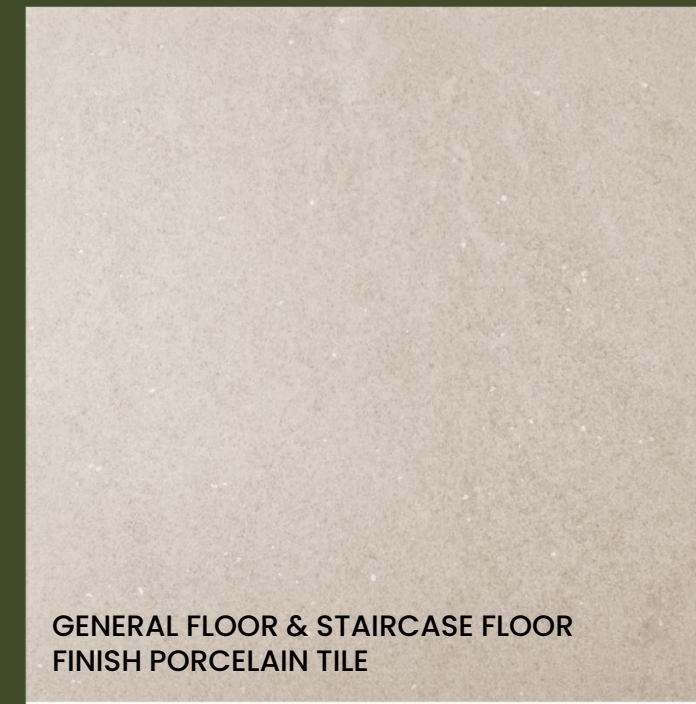

SHOWER GLASS

GENERAL FLOOR & STAIRCASE FLOOR FINISH PORCELAIN TILE