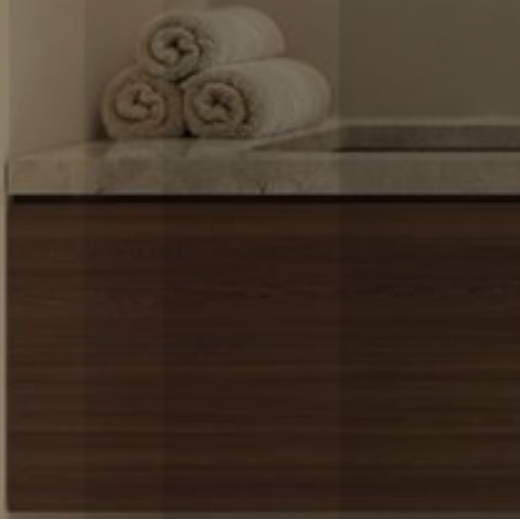

Choose between light or dark interior schemes to match your style, with concealed storage keeping daily life beautifully out of sight. The spa-style bathrooms offer a moment of calm, designed to feel like your own private retreat.

GENERAL METAL BRUSHED BRONZE

SHOWER GLASS

**THANK YOU**