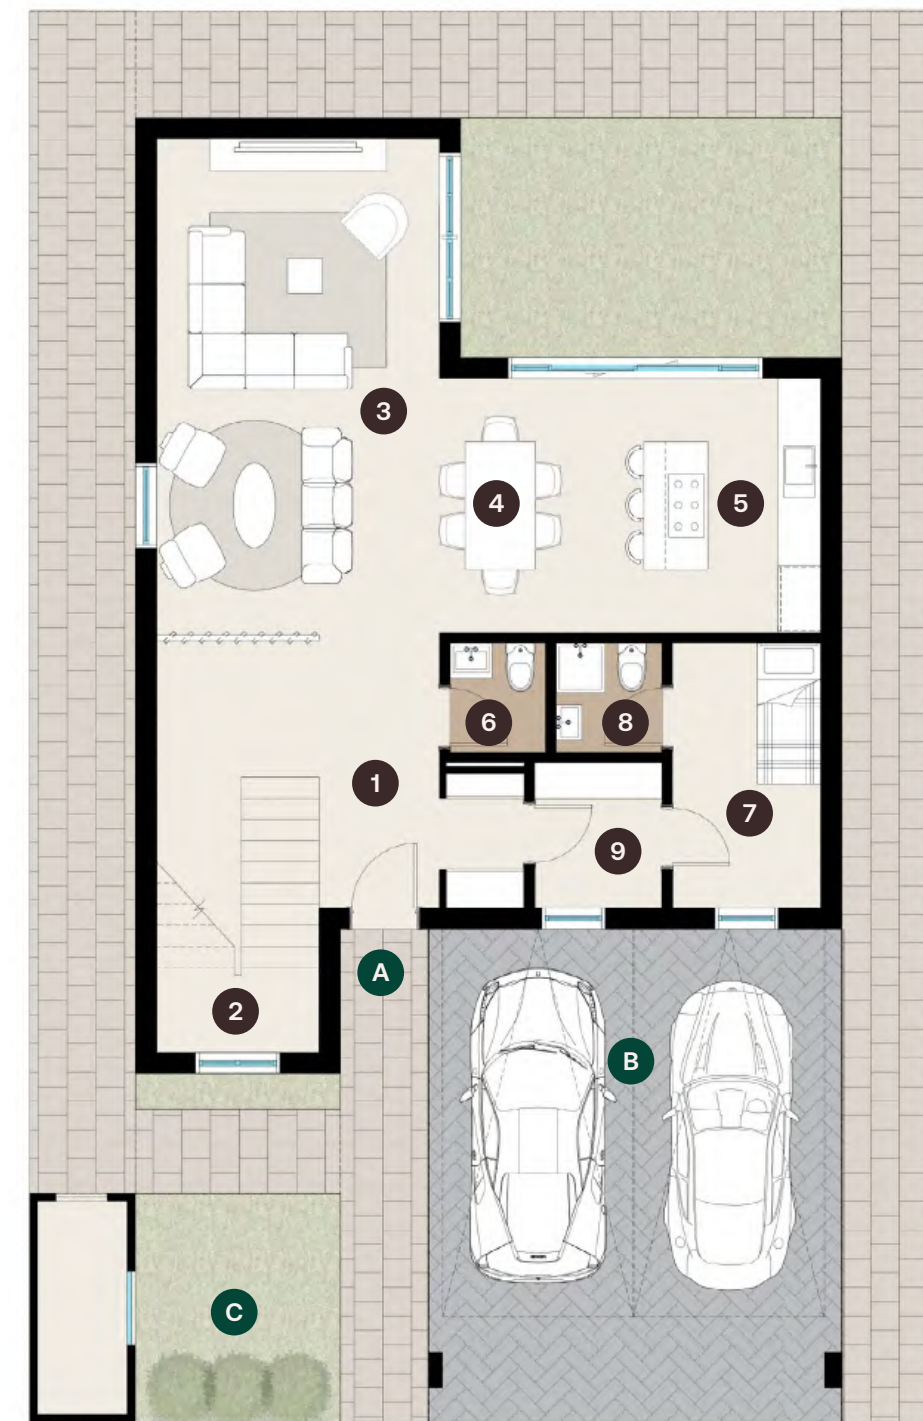

0 500m 1km

Par 3 Villas

Par 3 Villas

Ground Floor	102 sqm
First Floor	127 sqm
Total GSA	229 sqm

3-Bedroom

Ground

INTERIOR

- 1. Foyer
- 2. Stairs
- 3. Living Room
- 4. Dining Room
- 5. Show Kitchen
- 6. Powder Room
- 7. Maid's Room
- 8. Maid's Bathroom
- 9. Laundry

EXTERIOR

- A. Entrance
- B. Covered Parking

First

INTERIOR

- 1. Stairs
- 2. Master Bedroom
- 3. Wardrobe
- 4. Bathroom
- 5. Bedroom 2
- 6. Bedroom 3

EXTERIOR

- A. Balcony

Ground