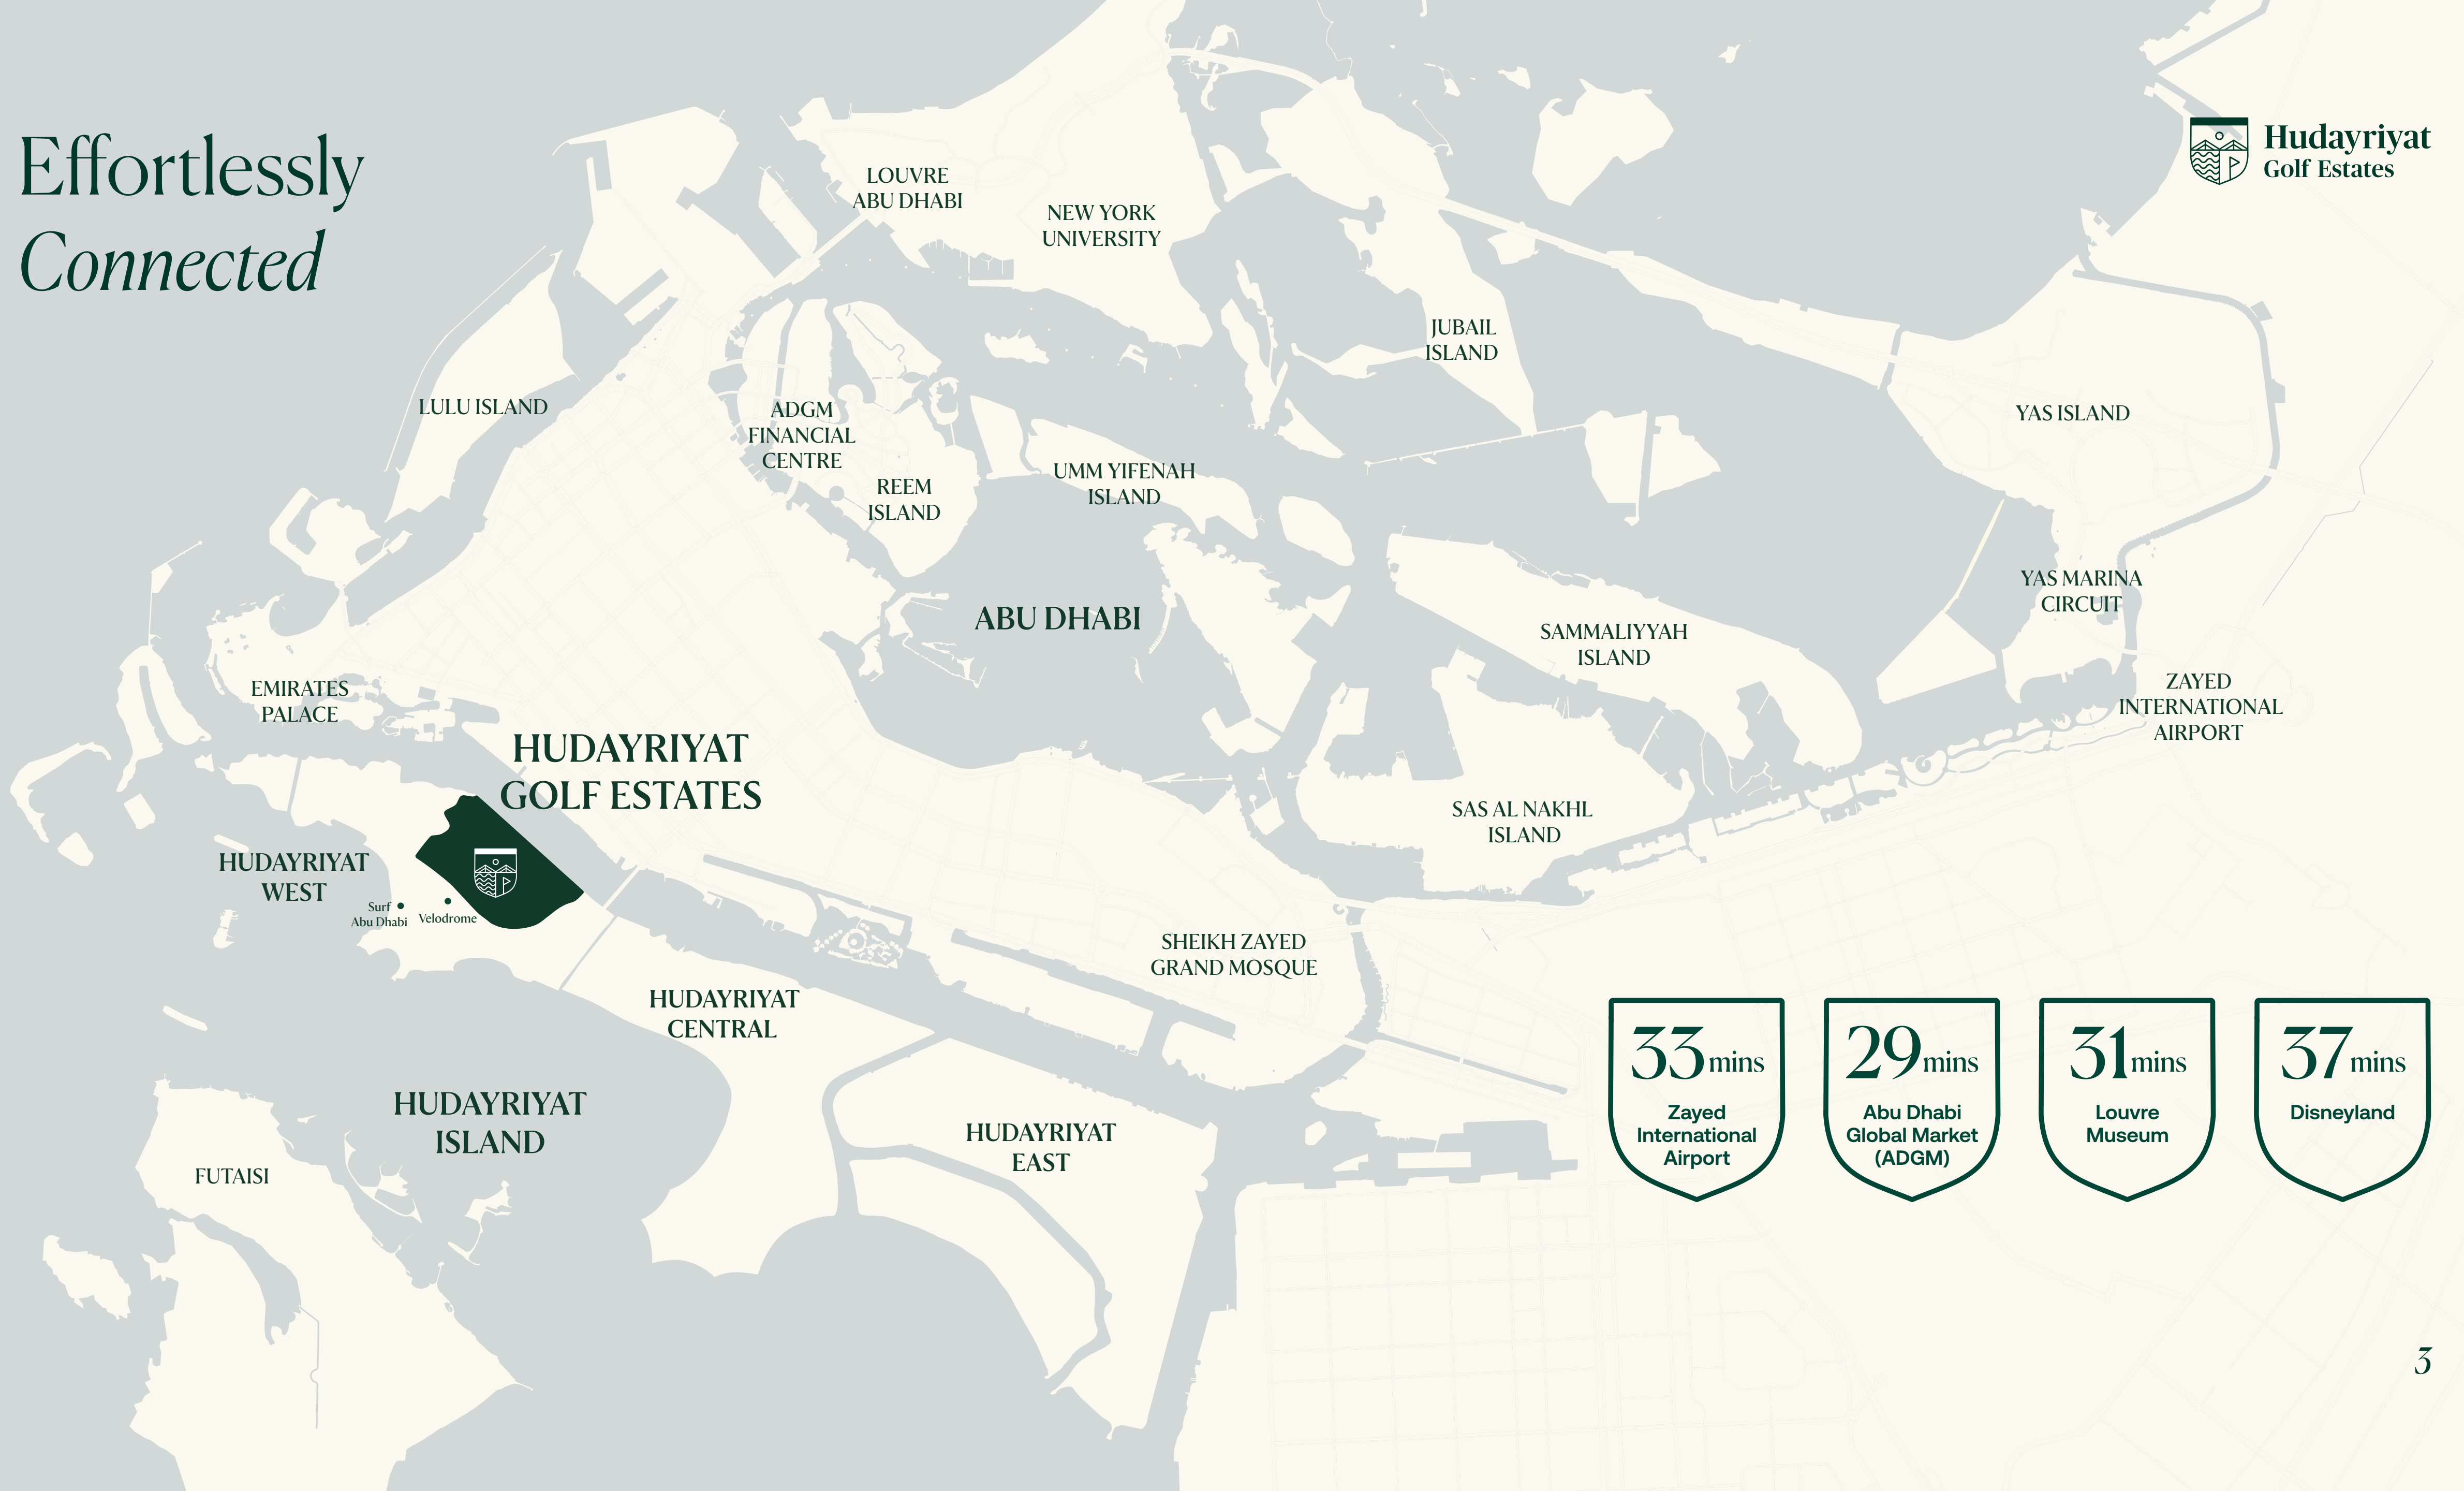

Effortlessly
Connected

33 mins
Zayed International Airport

29 mins
Abu Dhabi Global Market (ADGM)

31 mins
Louvre Museum

37 mins
Disneyland

Every Amenity,
Thoughtfully Curated

-  18-hole Golf Course
-  Country Club House
-  Golf Academy
-  Dining & Retail
-  Wellness Centre
-  Multi-Sports Courts

Schools

Olympia Resort

Sports Village

Clinic

Surf Abu Dhabi

Retail

Beach

HUDAYRIYAT WEST