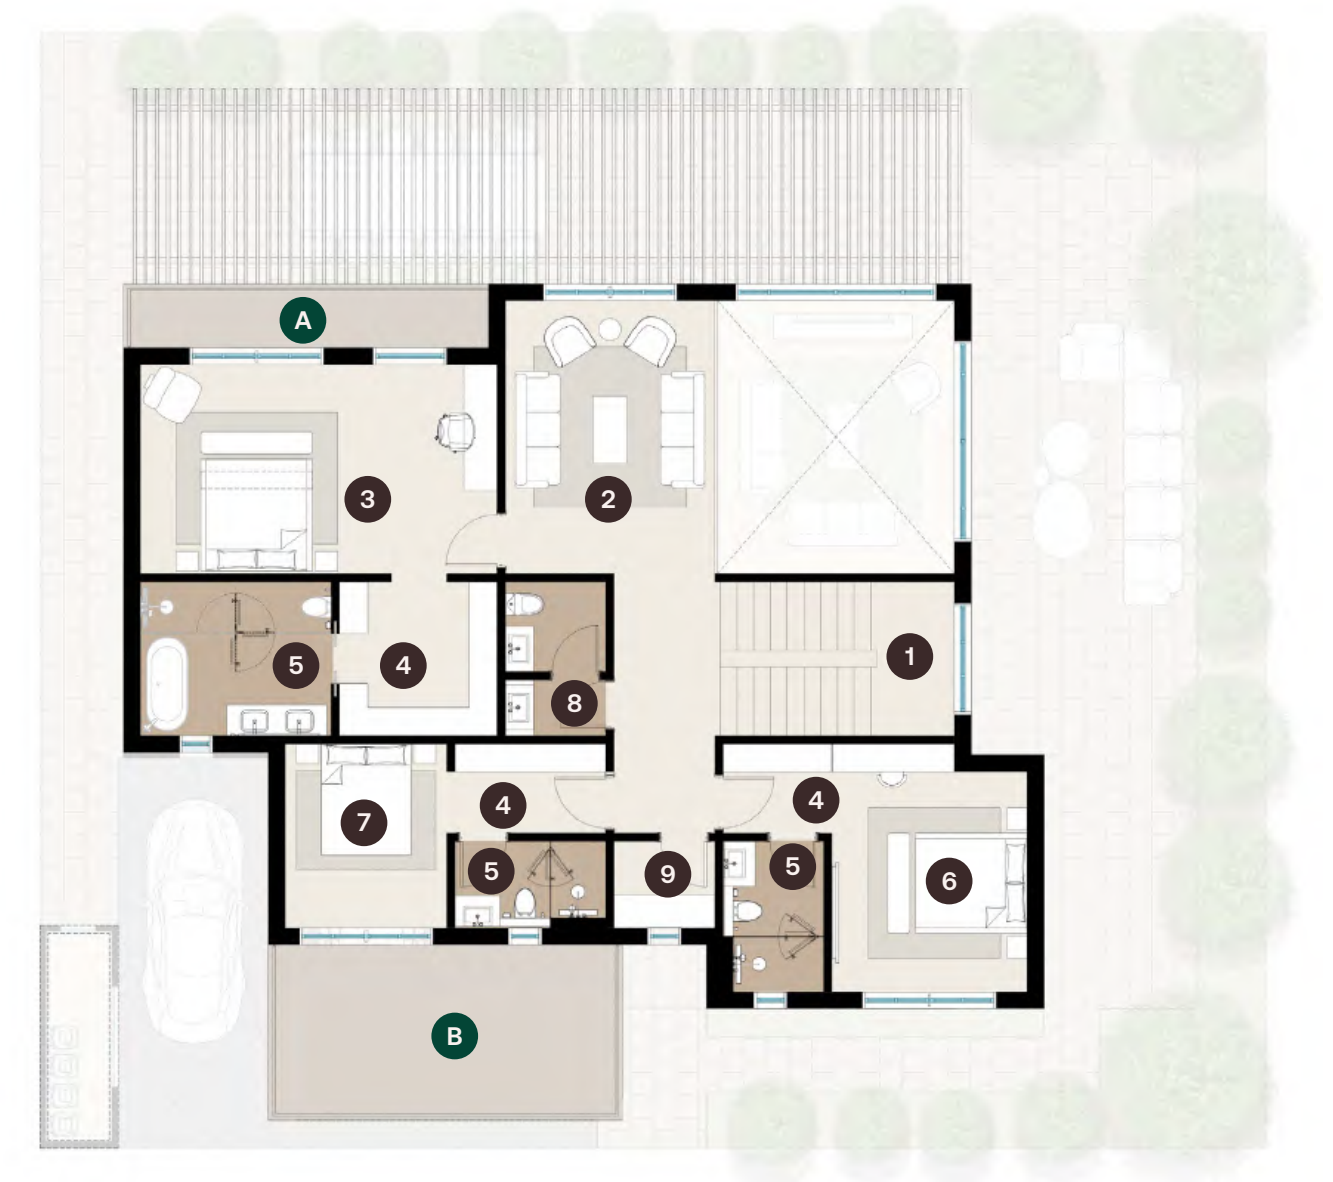

0 500m 1km

Par 4 Villas

Par 4 Villas

Ground Floor	161 sqm
First Floor	157 sqm
Total GSA	318 sqm

4-Bedroom

Ground

INTERIOR

1. Foyer
2. Stairs
3. Living Room
4. Dining Room
5. Show Kitchen
6. Guest Room
7. Bathroom
8. Powder Room
9. Laundry
10. Service Kitchen
11. Maid's Room

EXTERIOR

- A. Entrance
- B. Covered Parking
- C. Storage Room

First

INTERIOR

1. Stairs
2. Family Living
3. Master Bedroom
4. Wardrobe
5. Bathroom
6. Bedroom 2
7. Bedroom 3
8. Powder Room
9. Kitchenette

EXTERIOR

- A. Terrace
- B. Balcony

Ground

First

MÜDÖN

For more information visit
WORLD.MODON.COM

800 MODON
MODON.COM